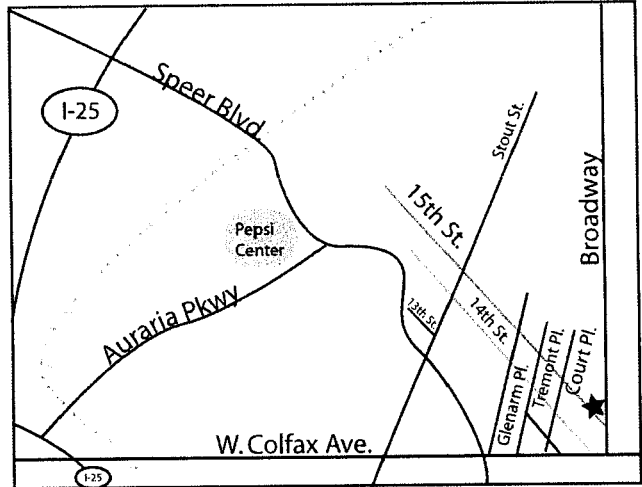

THE SPIRIT
STRONG • BRAVE • TRUE

NORTH AMERICAN INDIGENOUS GAMES

July 2nd-9th

DENVER 2006

HOST HOTEL

Adams Mark Hotel / Downtown Denver

DIRECTIONS

1550 Court Pl. CO 80202

DIRECTIONS FROM THE NORTH

I-25 South
 Exit Speer Blvd. South
 Left on W. Colfax Ave.
 Left on Court Pl.
 Hotel is on the Left

DIRECTIONS FROM THE SOUTH

I-25 North
 Exit Colfax go Right or East
 Left on Court Pl.
 Hotel is on the Left