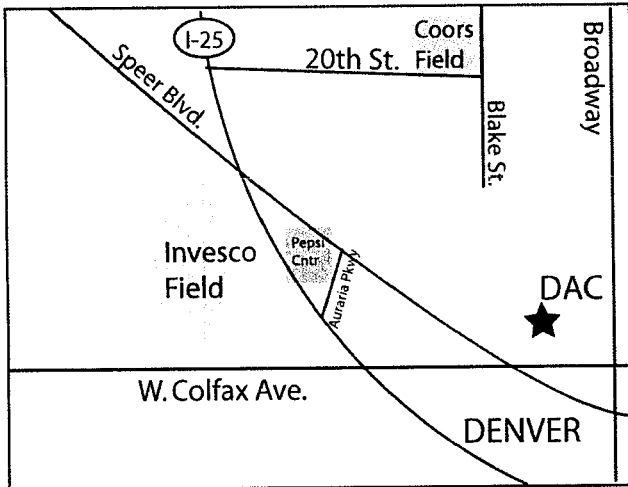

THE SPIRIT
STRONG • BRAVE • TRUE

NORTH AMERICAN INDIGENOUS GAMES

July 2nd-9th

DENVER 2006

HOST HOTEL

Adams Mark Hotel / Downtown Denver

DIRECTIONS

1550 Court Pl. CO 80202

DIRECTIONS FROM THE NORTH

I-25 South
 Exit Speer Blvd. South
 Left on W. Colfax Ave.
 Left on Court Pl.
 Hotel is on the Left

DIRECTIONS FROM THE SOUTH

I-25 North
 Exit Colfax go Right or East
 Left on Court Pl.
 Hotel is on the Left