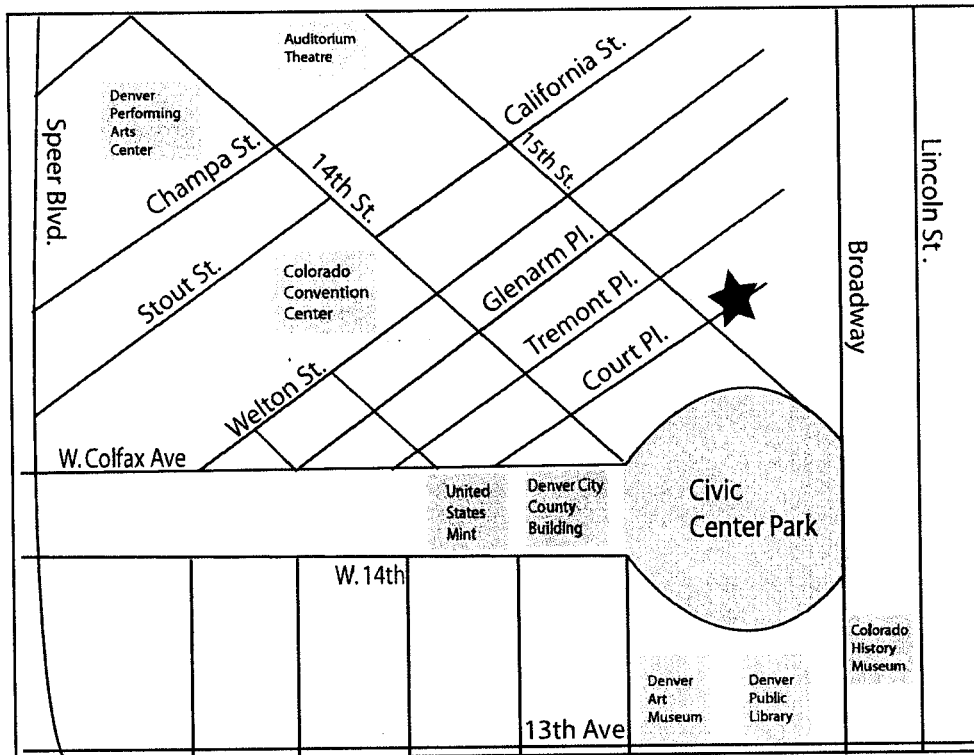

THE SPIRIT
STRONG • BRAVE • TRUE

NORTH AMERICAN INDIGENOUS GAMES

July 2nd-9th

DENVER 2006

HOST HOTEL

Adams Mark Hotel / Downtown Denver

DIRECTIONS

1550 Court Pl. CO 80202

DIRECTIONS FROM THE NORTH

I-25 South
 Exit Speer Blvd. South
 Left on W. Colfax Ave.
 Left on Court Pl.
 Hotel is on the Left

DIRECTIONS FROM THE SOUTH

I-25 North
 Exit Colfax go Right or East
 Left on Court Pl.
 Hotel is on the Left