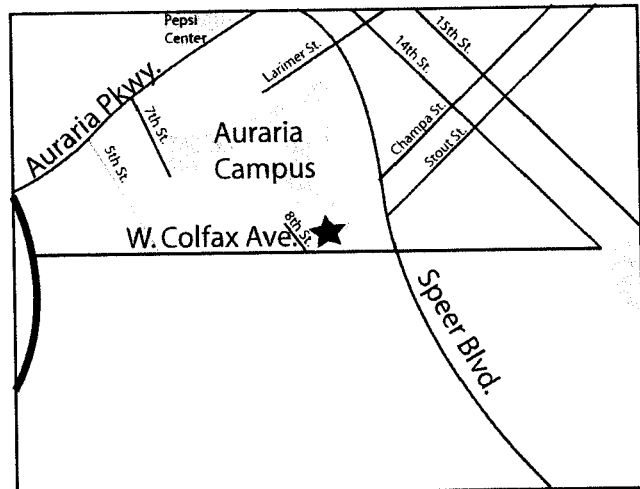

I-70 West to Route 6
Exit 19th St. East or Right
Left or North on Illinois St.

DIRECTIONS FROM THE SOUTH

I-25 North, Exit 6th Avenue West
This becomes Route 6
Exit 19th St. East or Right
Left or North on Illinois St.

CU AURARIA / Campus

DIRECTIONS

1111 W. Colfax Ave Denver, CO 80204

DIRECTIONS FROM THE NORTH

I-25 South
 Exit W. Colfax Ave. go left or East
 At Lipan St. make a U-Turn to W. Colfax West
 Entrance is on the Right

DIRECTIONS FROM THE SOUTH

I-25 North
 Exit W. Colfax Ave. go Right or East
 At Lipan St. make a U-Turn to W. Colfax West
 Entrance is on the Right

Denver University / Playing fields / Housing

DIRECTIONS

DIRECTIONS FROM THE NORTH

I-25 South
 Exit University Blvd. South
 Turn Right or South
 Turn Right on E. Asbury Ave.
 Parking structure is on your right
 across from S. York St.

DIRECTIONS FROM THE SOUTH

I-25 North
 Exit University Blvd. South
 Turn Left or South
 Turn Right on E. Asbury Ave.
 Parking structure is on your right
 across from S. York St.