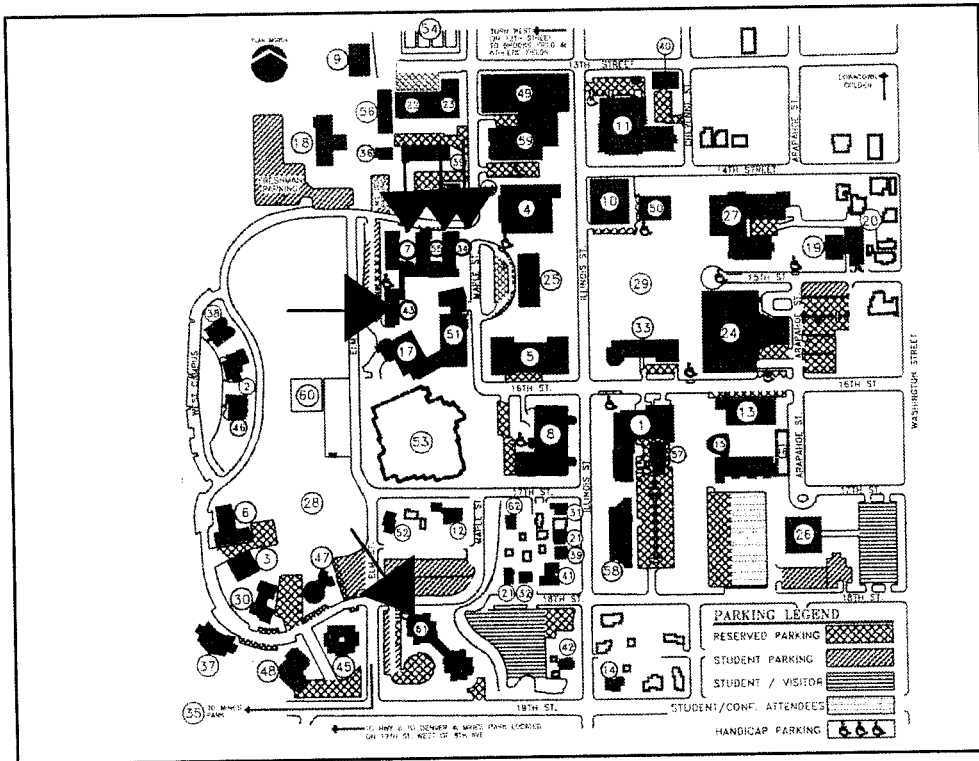

Colorado School of Mines

DIRECTIONS

1500 Illinois Street Golden, Colorado, 80401- Phone 303-273-3095 Toll Free 800-446-9488

DIRECTIONS FROM THE NORTH

I-70 West to Route 6
Exit 19th St. East or Right
Left or North on Illinois St.

DIRECTIONS FROM THE SOUTH

I-25 North, Exit 6th Avenue West
This becomes Route 6
Exit 19th St. East or Right
Left or North on Illinois St.