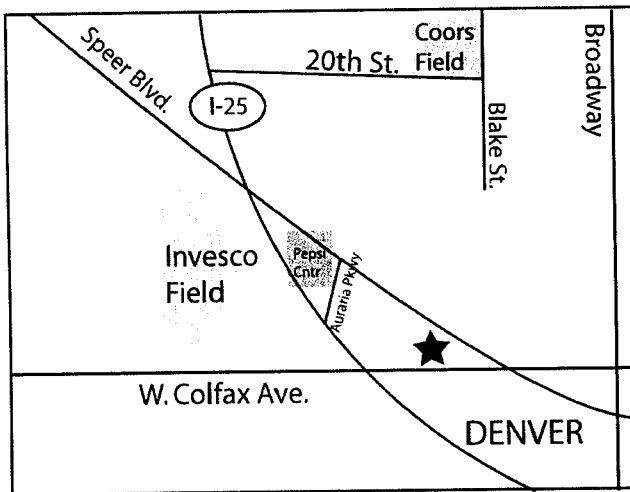

I-70 West to Route 6
Exit 19th St. East or Right
Left or North on Illinois St.

DIRECTIONS FROM THE SOUTH

I-25 North, Exit 6th Avenue West
This becomes Route 6
Exit 19th St. East or Right
Left or North on Illinois St.

CU AURARIA / Campus

DIRECTIONS

1111 W. Colfax Ave Denver, CO 80204

DIRECTIONS FROM THE NORTH

I-25 South
 Exit W. Colfax Ave. go left or East
 At Lipan St. make a U-Turn to W. Colfax West
 Entrance is on the Right

DIRECTIONS FROM THE SOUTH

I-25 North
 Exit W. Colfax Ave. go Right or East
 At Lipan St. make a U-Turn to W. Colfax West
 Entrance is on the Right

Denver University / Playing fields / Housing

DIRECTIONS

DIRECTIONS FROM THE NORTH

I-25 South
 Exit University Blvd. South
 Turn Right or South
 Turn Right on E. Asbury Ave.
 Parking structure is on your right
 across from S. York St.

DIRECTIONS FROM THE SOUTH

I-25 North
 Exit University Blvd. South
 Turn Left or South
 Turn Right on E. Asbury Ave.
 Parking structure is on your right
 across from S. York St.