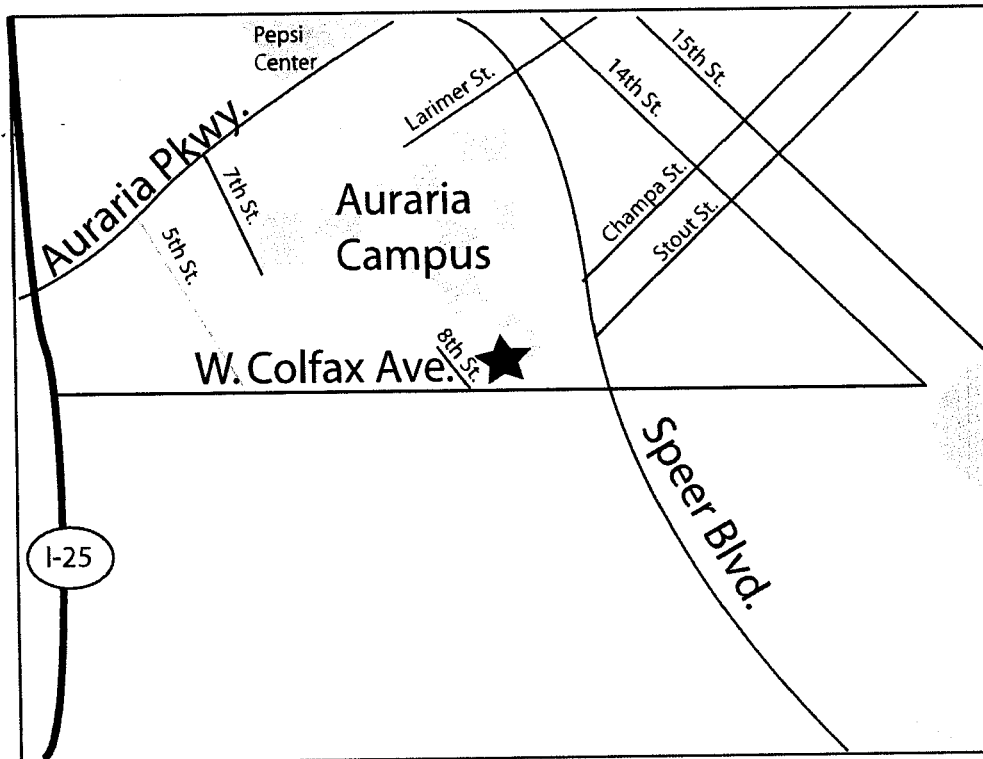

I-70 West to Route 6
Exit 19th St. East or Right
Left or North on Illinois St.

DIRECTIONS FROM THE SOUTH

I-25 North, Exit 6th Avenue West
This becomes Route 6
Exit 19th St. East or Right
Left or North on Illinois St.

CU AURARIA / Campus

DIRECTIONS

1111 W. Colfax Ave Denver, CO 80204

DIRECTIONS FROM THE NORTH

I-25 South
 Exit W. Colfax Ave. go left or East
 At Lipan St. make a U-Turn to W. Colfax West
 Entrance is on the Right

DIRECTIONS FROM THE SOUTH

I-25 North
 Exit W. Colfax Ave. go Right or East
 At Lipan St. make a U-Turn to W. Colfax West
 Entrance is on the Right

Denver University / Playing fields / Housing

DIRECTIONS

DIRECTIONS FROM THE NORTH

I-25 South
 Exit University Blvd. South
 Turn Right or South
 Turn Right on E. Asbury Ave.
 Parking structure is on your right
 across from S. York St.

DIRECTIONS FROM THE SOUTH

I-25 North
 Exit University Blvd. South
 Turn Left or South
 Turn Right on E. Asbury Ave.
 Parking structure is on your right
 across from S. York St.