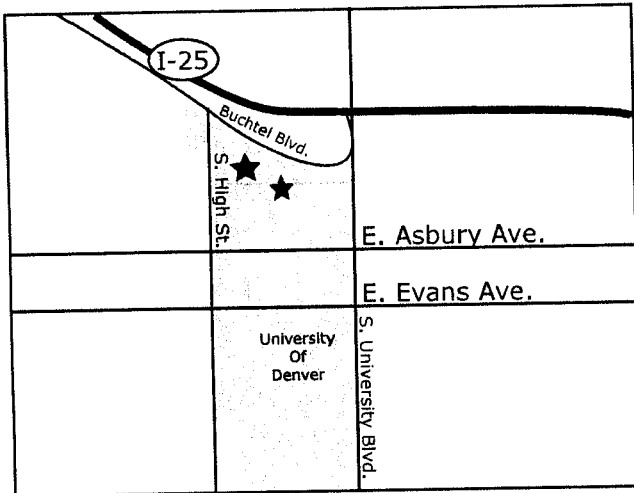

I-70 West to Route 6
Exit 19th St. East or Right
Left or North on Illinois St.

DIRECTIONS FROM THE SOUTH

I-25 North, Exit 6th Avenue West
This becomes Route 6
Exit 19th St. East or Right
Left or North on Illinois St.

CU AURARIA / Campus

DIRECTIONS

1111 W. Colfax Ave Denver, CO 80204

DIRECTIONS FROM THE NORTH

I-25 South
 Exit W. Colfax Ave. go left or East
 At Lipan St. make a U-Turn to W. Colfax West
 Entrance is on the Right

DIRECTIONS FROM THE SOUTH

I-25 North
 Exit W. Colfax Ave. go Right or East
 At Lipan St. make a U-Turn to W. Colfax West
 Entrance is on the Right

Denver University / Playing fields / Housing

DIRECTIONS

DIRECTIONS FROM THE NORTH