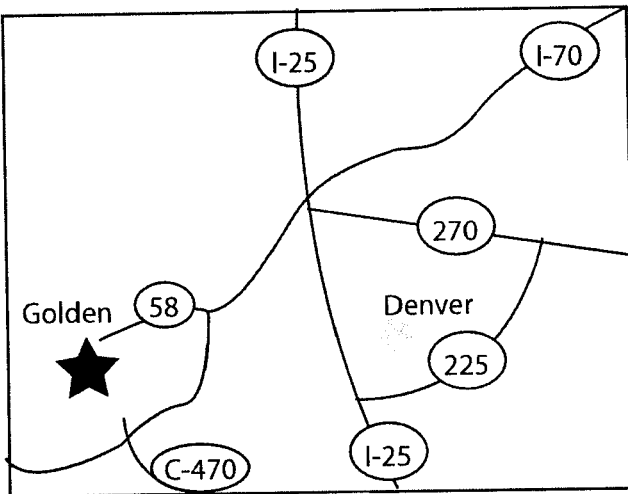

Colorado School of Mines

DIRECTIONS

1500 Illinois Street Golden, Colorado, 80401- Phone 303-273-3095 Toll Free 800-446-9488

DIRECTIONS FROM THE NORTH

I-70 West to Route 6
Exit 19th St. East or Right
Left or North on Illinois St.

DIRECTIONS FROM THE SOUTH

I-25 North, Exit 6th Avenue West
This becomes Route 6
Exit 19th St. East or Right
Left or North on Illinois St.