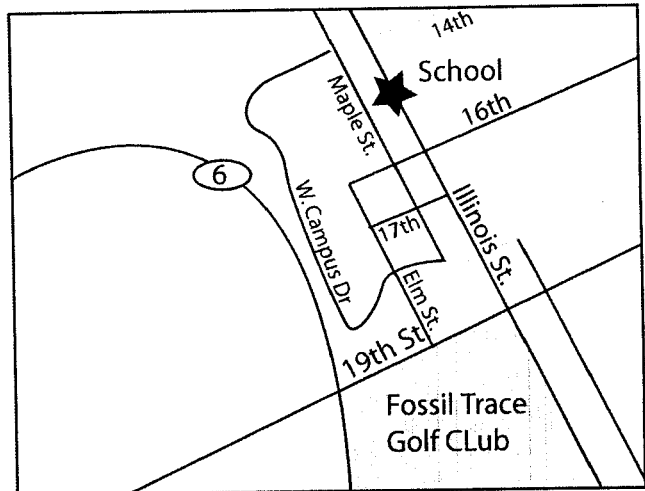

Colorado School of Mines

DIRECTIONS

1500 Illinois Street Golden, Colorado, 80401- Phone 303-273-3095 Toll Free 800-446-9488

DIRECTIONS FROM THE NORTH

I-70 West to Route 6
Exit 19th St. East or Right
Left or North on Illinois St.

DIRECTIONS FROM THE SOUTH

I-25 North, Exit 6th Avenue West
This becomes Route 6
Exit 19th St. East or Right
Left or North on Illinois St.