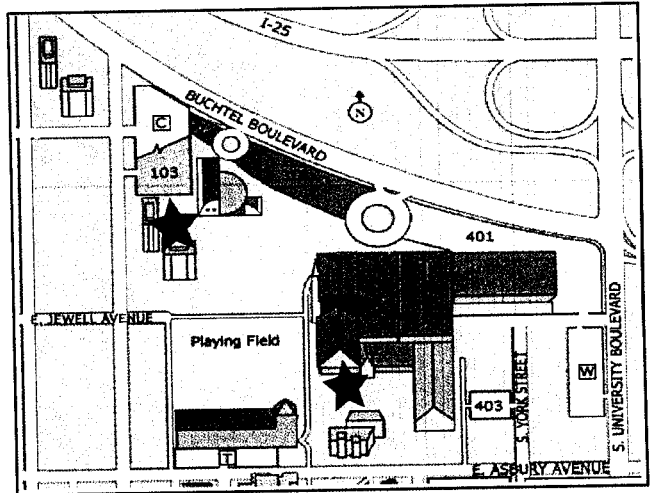

I-70 West to Route 6
Exit 19th St. East or Right
Left or North on Illinois St.

DIRECTIONS FROM THE SOUTH

I-25 North, Exit 6th Avenue West
This becomes Route 6
Exit 19th St. East or Right
Left or North on Illinois St.

CU AURARIA / Campus

DIRECTIONS

1111 W. Colfax Ave Denver, CO 80204

DIRECTIONS FROM THE NORTH

I-25 South
 Exit W. Colfax Ave. go left or East
 At Lipan St. make a U-Turn to W. Colfax West
 Entrance is on the Right

DIRECTIONS FROM THE SOUTH

I-25 North
 Exit W. Colfax Ave. go Right or East
 At Lipan St. make a U-Turn to W. Colfax West
 Entrance is on the Right

Denver University / Playing fields / Housing

DIRECTIONS

DIRECTIONS FROM THE NORTH

I-25 South
 Exit University Blvd. South
 Turn Right or South
 Turn Right on E. Asbury Ave.
 Parking structure is on your right
 across from S. York St.

DIRECTIONS FROM THE SOUTH

I-25 North
 Exit University Blvd. South
 Turn Left or South
 Turn Right on E. Asbury Ave.
 Parking structure is on your right
 across from S. York St.